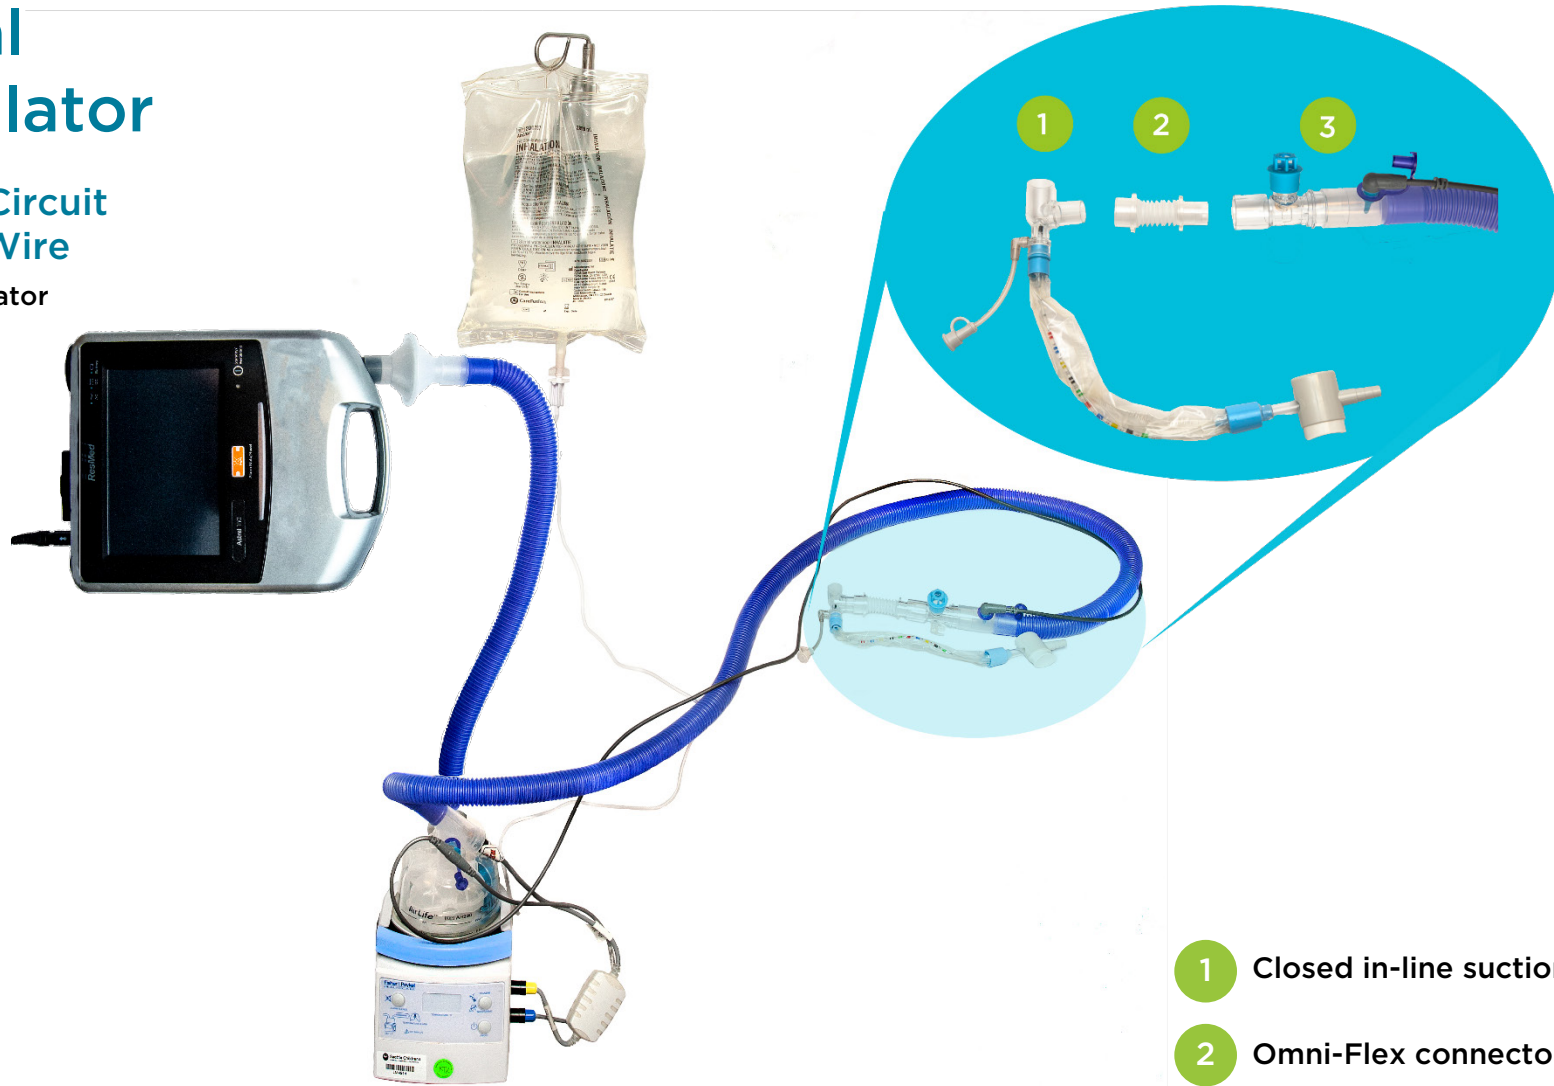

# Astral Ventilator

Passive Circuit  
Heated Wire

Astral Ventilator

- 1 Closed in-line suction catheter
- 2 Omni-Flex connector
- 3 Exhalation valve with trach guard

# Portable Astral Ventilator

Passive Circuit  
Heated Wire