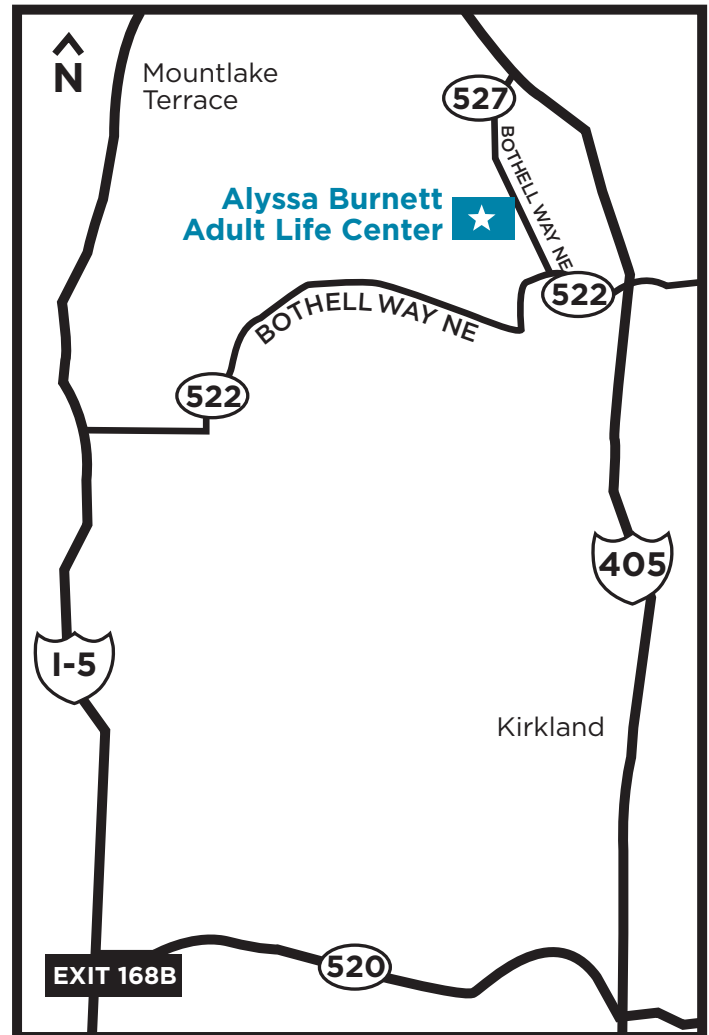

### Driving directions:

#### I-5 South (Everett)

- Take I-5 South to Exit 182 for I-405 South. (Bellevue/Renton).
- Take I-405 South to Exit 26 (Bothell).
- Merge onto WA-527 North/Bothell-Everett Highway.
- Go 1.3 miles on WA-527 North/Bothell Way NE, and the Alyssa Burnett Adult Life Center will be on your right/left.

#### I-5 North (Seattle)

- Take I-5 North to Exit 168B.
- Merge onto \*WA-520 East (Bellevue/Kirkland).
- Take the I-405 North Exit for Everett.
- Take I-405 North to Exit 23 for WA-522 West (Seattle).
- Take WA-522 West/Woodinville Drive.
- Turn right onto WA-527 North/Bothell Way NE for 0.6 miles, and the Alyssa Burnett Adult Life Center will be on your left.

#### I-5 North (No-tolls)

- Take I-5 North to Exit 175 for WA-523/NE 145th Street.
- Turn left onto 5th Avenue NE.
- Turn right onto NE 145th Street/WA-523.
- Turn left onto WA-522 North/Bothell Way NE.
- Turn left onto WA-527 North/Bothell Way NE for 0.6 miles, and the Alyssa Burnett Adult Life Center will be on your left.