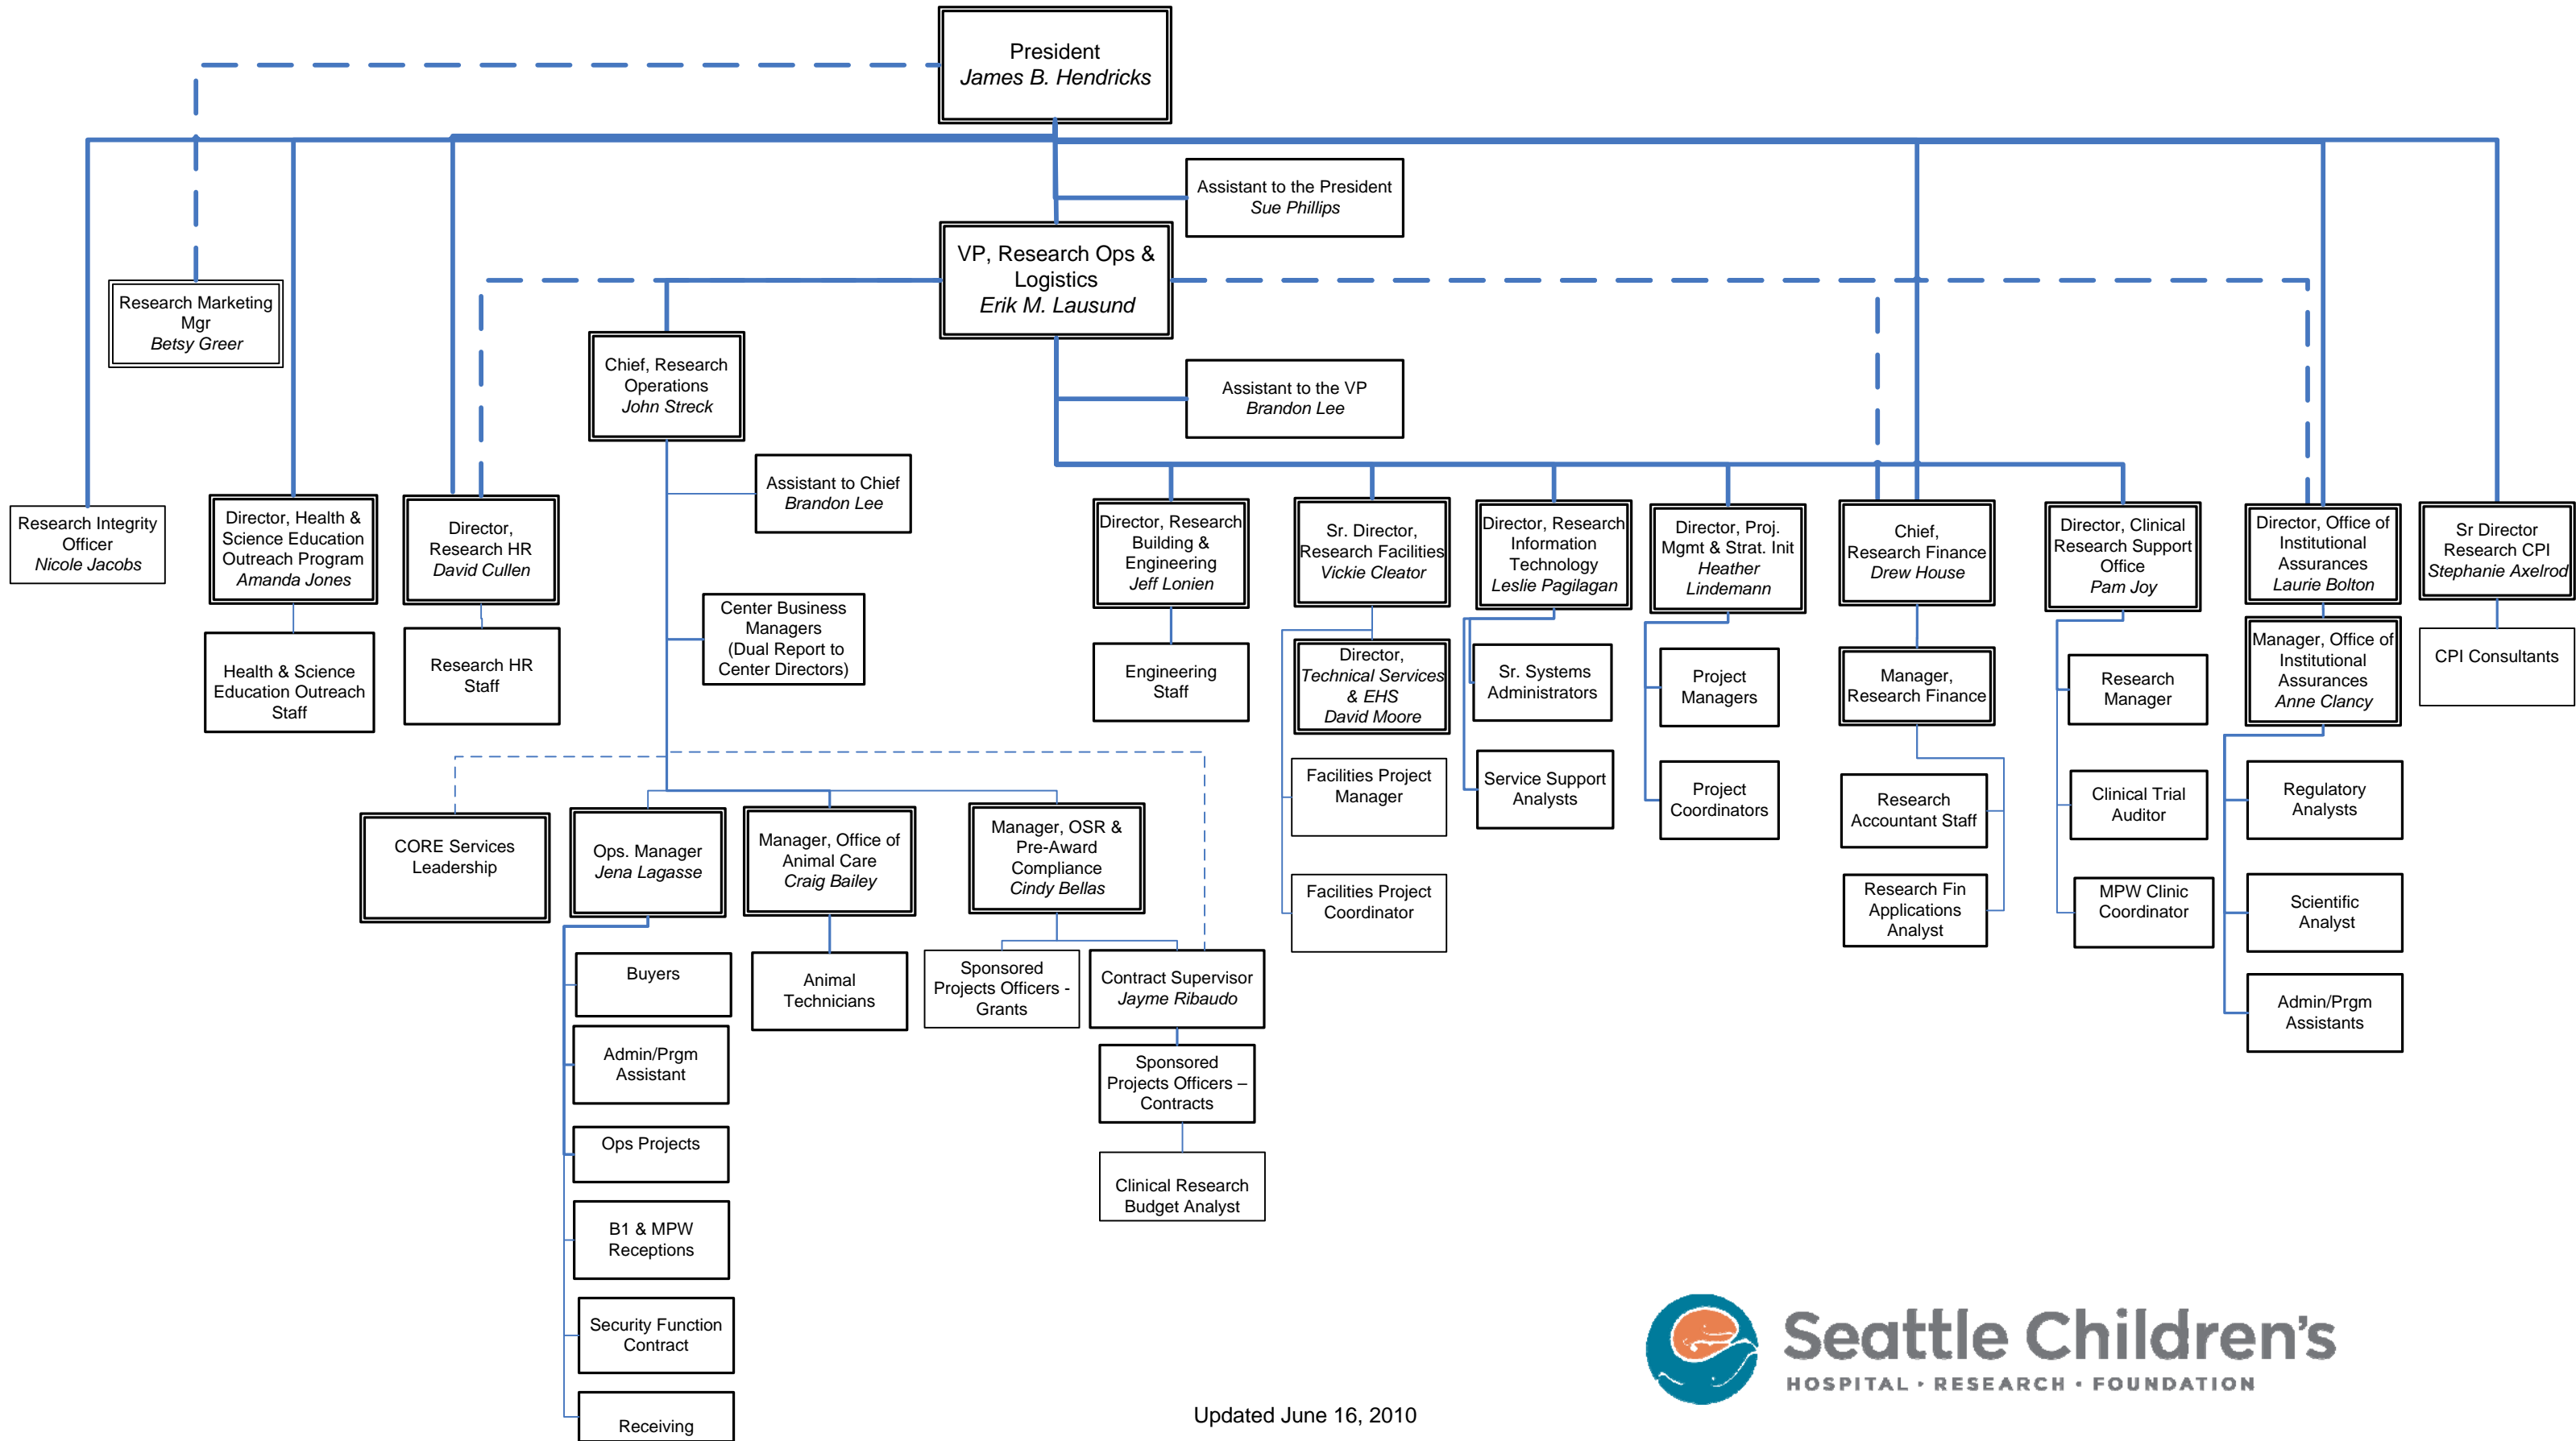

Research Support Services (RSS)

Seattle Children's Research Institute

11 X 17 Page Format

Updated June 16, 2010