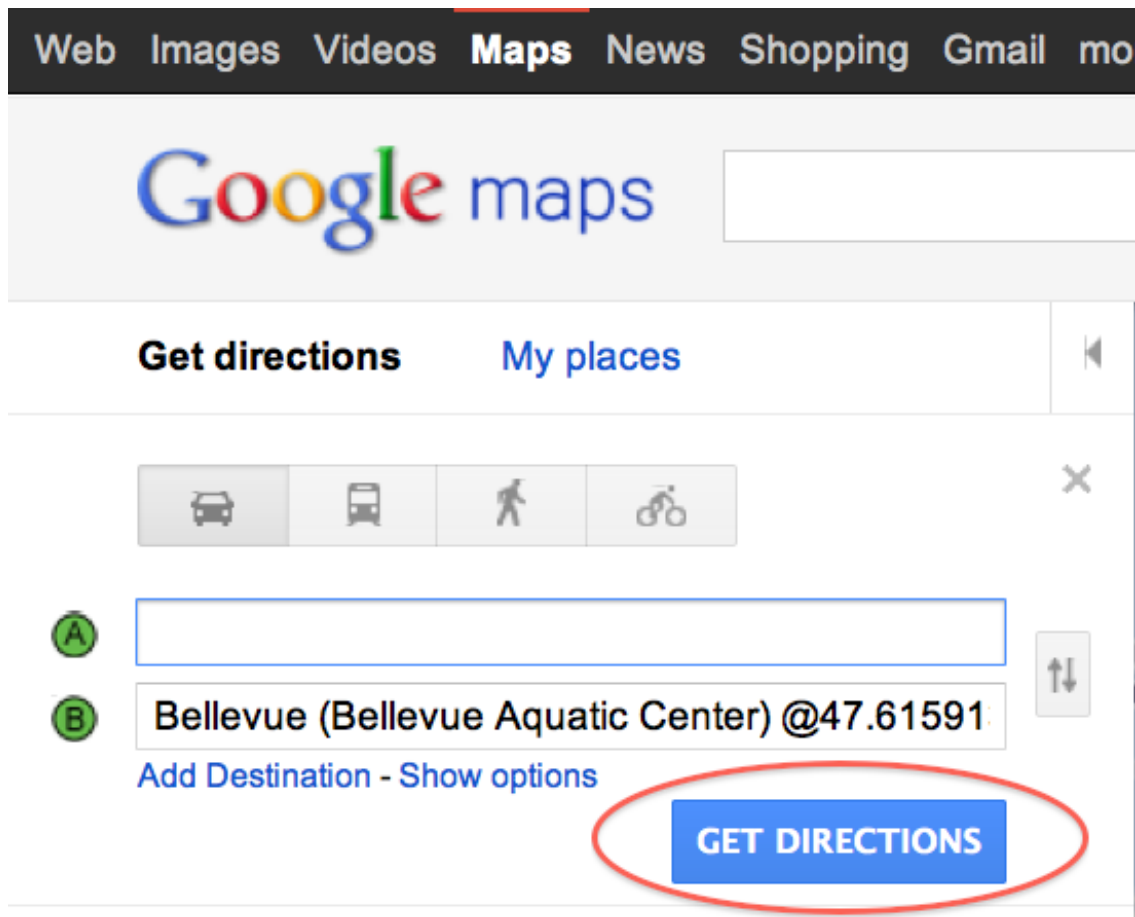

Google Maps Guide: Everyone Swims!

Go to the link of desired area:

EAST KING COUNTY:

<http://maps.google.com/maps/ms?msid=206509115605750269538.0004a6f705becd2bf24db&msa=0>

SEATTLE:

<http://maps.google.com/maps/ms?msid=206509115605750269538.0004a6f61a509fa42c934&msa=0>

Click on the "Directions" tab (it will appear on the map after selecting a location).

Enter your starting location in the top left corner (Where the green "A" circle is).

Click on "Get Directions".

[You may change your method of transportation by selecting a different image in the top left hand corner (from left to right: car, bus, walk, bike).]