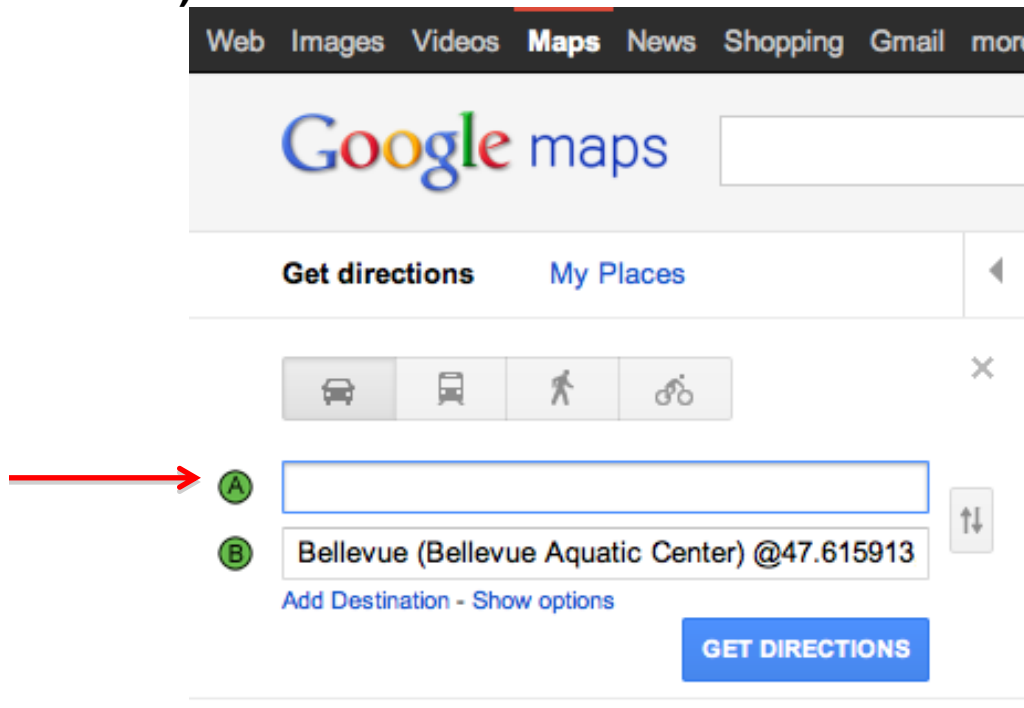

Google Maps Guide: Everyone Swims!

Go to the link of desired area:

EAST KING COUNTY:

<http://maps.google.com/maps/ms?msid=206509115605750269538.0004a6f705becd2bf24db&msa=0>

SEATTLE:

<http://maps.google.com/maps/ms?msid=206509115605750269538.0004a6f61a509fa42c934&msa=0>

SOUTH SEATTLE:

<http://maps.google.com/maps/ms?msid=206509115605750269538.0004a66a9e7853fed3eb4&msa=0>

Click on the desired swimming location from the list.

-  Bellevue (Cascade Canoe & Kayak Center)
-  Bellevue (Chism Beach)
-  Bellevue (Clyde Beach)
-  Bellevue (Enatai Beach)
3519 108th Ave SE Bellevue, WA 98004
-  Bellevue (Meydenbauer Beach)
419 98th Ave NE Bellevue, WA 98004 425-452-6914
-  Bellevue (Newcastle Beach)
-  Bellevue (Orca Swim School-Bellevue Program)
-  Bellevue Family YMCA
-  Bothell (YMCA-Northshore)
-  Issaquah (City of Issaquah Julius Boehm Pool)
-  Issaquah (YMCA-Sammamish)
-  Kirkland (Juanita Aquatic Center)
-  Kirkland (Peter Kirk Outdoor Pool)
340 Kirkland Ave Kirkland, WA 98033 425-587-3330
-  Kirkland (Houghton Beach Park)
-  Medina (Medina Beach Park)
501 Evergreen Point Rd Medina, WA 98039
-  Mercer Island (Luther Burbank Park)
-  Kirkland (Waverly Beach)
-  Newcastle (YMCA-Newcastle)
-  Newcastle (North Bend)
-  Redmond (Redmond Aquatic Center)
17535 NE 104th St Redmond, WA 98052 425-883-4422
-  Redmond (Idylwood Beach Park)

Click on the "Directions" tab (it will appear on the map after selecting a location).

Enter your starting location in the top left corner (Where the green "A" circle is).

Click on "Get Directions".

[You may change your method of transportation by selecting a different image in the top left hand corner (from left to right: car, bus, walk, bike).]