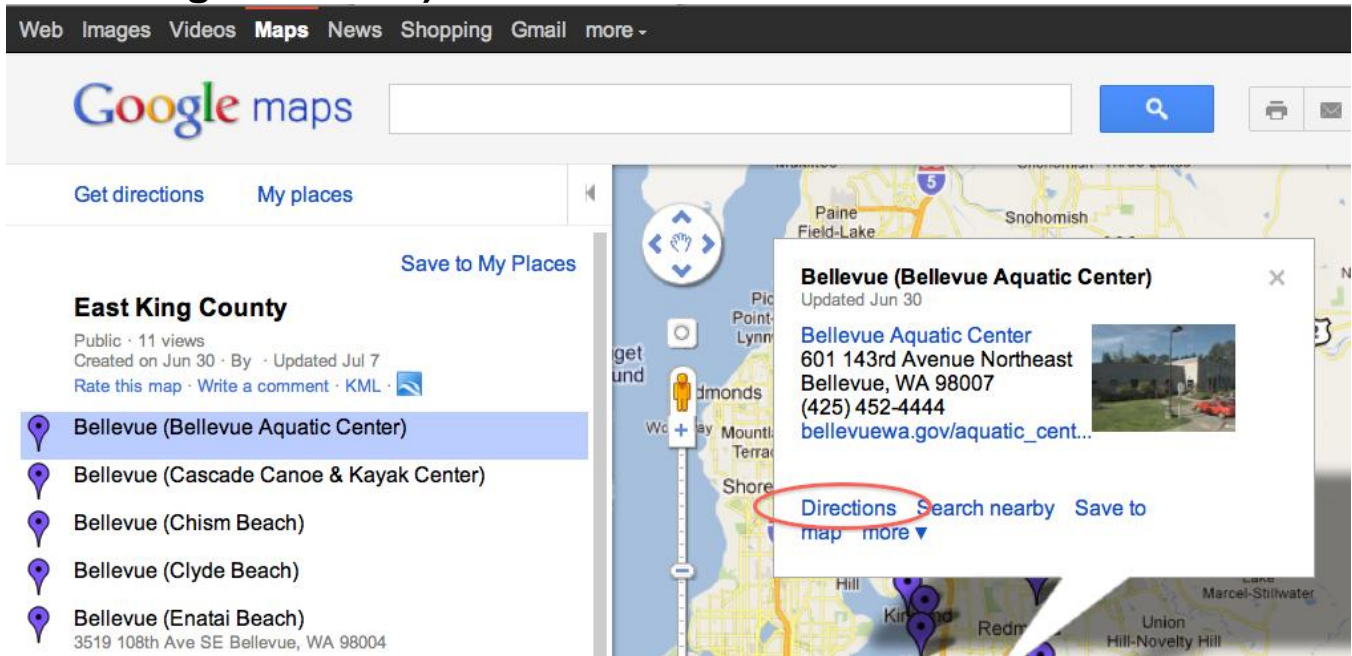

Google Maps Guide: Everyone Swims!

Go to the link of desired area:

EAST KING COUNTY:

<http://maps.google.com/maps/ms?msid=206509115605750269538.0004a6f705becd2bf24db&msa=0>

SEATTLE:

<http://maps.google.com/maps/ms?msid=206509115605750269538.0004a6f61a509fa42c934&msa=0>

SOUTH SEATTLE:

<http://maps.google.com/maps/ms?msid=206509115605750269538.0004a66a9e7853fed3eb4&msa=0>

Click on the desired swimming location from the list.

-  Bellevue (Cascade Canoe & Kayak Center)
-  Bellevue (Chism Beach)
-  Bellevue (Clyde Beach)
-  Bellevue (Enatai Beach)
3519 108th Ave SE Bellevue, WA 98004
-  Bellevue (Meydenbauer Beach)
419 98th Ave NE Bellevue, WA 98004 425-452-6914
-  Bellevue (Newcastle Beach)
-  Bellevue (Orca Swim School-Bellevue Program)
-  Bellevue Family YMCA
-  Bothell (YMCA-Northshore)
-  Issaquah (City of Issaquah Julius Boehm Pool)
-  Issaquah (YMCA-Sammamish)
-  Kirkland (Juanita Aquatic Center)
-  Kirkland (Peter Kirk Outdoor Pool)
340 Kirkland Ave Kirkland, WA 98033 425-587-3330
-  Kirkland (Houghton Beach Park)
-  Medina (Medina Beach Park)
501 Evergreen Point Rd Medina, WA 98039
-  Mercer Island (Luther Burbank Park)
-  Kirkland (Waverly Beach)
-  Newcastle (YMCA-Newcastle)
-  Newcastle (North Bend)
-  Redmond (Redmond Aquatic Center)
17535 NE 104th St Redmond, WA 98052 425-883-4422
-  Redmond (Idylwood Beach Park)

Click on the "Directions" tab (it will appear on the map after selecting a location).

Enter your starting location in the top left corner (Where the green "A" circle is).

Click on "Get Directions".

[You may change your method of transportation by selecting a different image in the top left hand corner (from left to right: car, bus, walk, bike).]