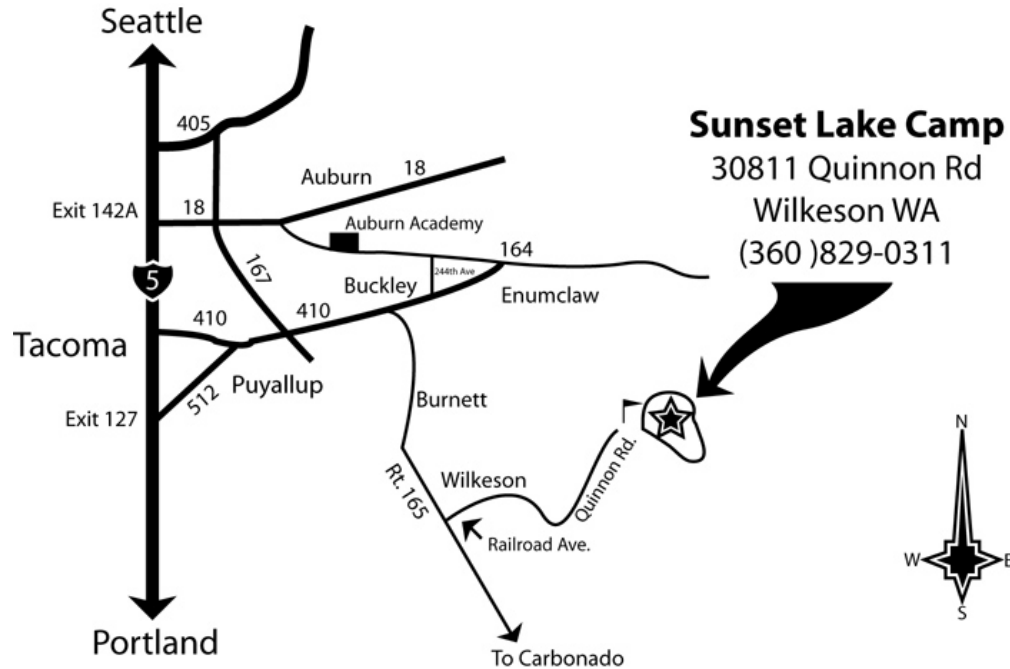

Directions to Sunset Lake Camp

FROM SEATTLE

Take I-5 south to SR 18 east toward Auburn. Exit from SR 18 onto SR 167 south and follow to SR 410 east towards Mt. Rainier. Follow SR 410 through Bonney Lake. At the first stop light after town, Mundy-Loss Road, turn right and follow to a T in the road. Turn left then go right at the Y in the road following signs to Wilkeson. On the far side of Wilkeson you will turn left onto Rail Road Ave (signs will point Wilkeson Elementary). Follow Rail Road Ave straight to Sunset Lake Camp.

FROM OLYMPIA

Follow I-5 north to the Puyallup exit (Route 512) and go east to Puyallup. Exit from Rt 512 onto Hwy 410 east. Follow Hwy 410 through Bonney Lake. At the first stop light after town, Mundy-Loss Road, turn right and follow to a T in the road. Turn left then go right at the Y in the road following signs to Wilkeson. On the far side of Wilkeson you will turn left onto Rail Road Ave (signs will point Wilkeson Elementary).

Follow Rail Road Ave straight to Sunset Lake Camp.